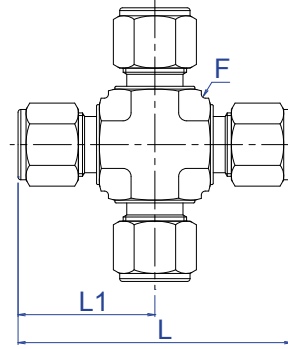

CROSS UNION

TUBE O.D.	PART NO.	L	L1	F	BORE
-----------	----------	---	----	---	------

INCHES

1/8	CU2	2.14	1.07	1/2	0.09
1/4	CU4	2.14	1.07	1/2	0.20
3/8	CU6	2.38	1.19	5/8	0.28
1/2	CU8	2.88	1.44	13/16	0.41

TUBE O.D.	PART NO.	L	L1	F	BORE
-----------	----------	---	----	---	------

MILLIMETERS

6	MCU6	54.40	27.20	1/2	5.00
8	MCU8	60.60	30.30	5/8	6.50
10	MCU10	68.80	34.40	13/16	7.90
12	MCU12	73.20	36.60	13/16	9.50

Dimensions for reference only, subject to change without prior notice