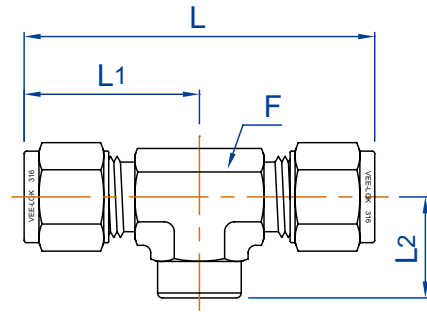

FEMALE BRANCH TEE

TUBE O.D.	FEMALE THREAD	PART NO.	L	L1	L2	F	BORE
INCHES							
1/8	1/8	FBT2-2	2.14	1.07	0.97	1/2	0.09
1/4	1/8	FBT4-2	2.14	1.07	0.97	1/2	0.20
1/4	1/4	FBT4-4	2.36	1.18	1.13	11/16	0.20
3/8	1/4	FBT6-4	2.46	1.23	1.13	11/16	0.28
1/2	1/4	FBT8-4	2.88	1.44	1.07	13/16	0.41
1/2	3/8	FBT8-6	2.92	1.46	1.38	7/8"	0.41
1/2	1/2	FBT8-8	3.12	1.56	1.44	1-1/16	0.41
5/8	1/2	FBT10-8	3.14	1.57	1.44	1-1/16	0.50
3/4	3/4	FBT12-12	3.78	1.89	1.87	1-3/8	0.61
1	3/4	FBT16-12	4.00	2.00	1.87	1-3/8	0.86

TUBE O.D.	FEMALE THREAD	PART NO.	L	L1	L2	F	BORE
MILLIMETERS							
6	1/8	MFBT6-2	54.40	27.20	24.70	1/2	5.00
6	1/4	MFBT6-4	60.00	30.00	28.80	11/16	5.00
8	1/8	MFBT8-2	59.00	29.50	24.00	5/8	6.50
10	1/4	MFBT10-4	64.00	32.00	28.80	11/16	7.90
12	1/4	MFBT12-4	73.20	36.60	27.30	13/16	9.50
12	3/8	MFBT12-6	74.40	37.20	35.00	7/8"	9.50
12	1/2	MFBT12-8	79.40	39.70	36.50	1-1/16	9.50
16	1/2	MFBT16-8	80.00	40.00	36.50	1-1/16	12.70

Dimensions for reference only, subject to change without prior notice