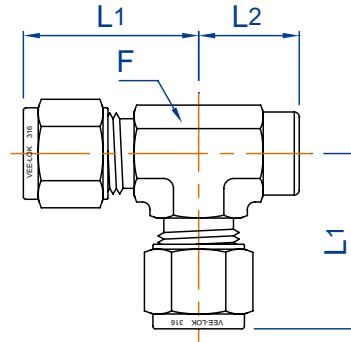

FEMALE RUN TEE

TUBE O.D.	FEMALE THREAD	PART NO.	L1	L2	F	BORE
INCHES						
1/8	1/8	FRT2-2	1.07	0.97	1/2	0.09
1/4	1/8	FRT4-2	1.07	0.97	1/2	0.20
1/4	1/4	FRT4-4	1.18	1.13	11/16	0.20
3/8	1/4	FRT6-4	1.23	1.13	11/16	0.28
1/2	3/8	FRT8-6	1.46	1.38	7/8"	0.38
1/2	1/2	FRT8-8	1.56	1.44	1-1/16	0.41
3/4	3/4	FRT12-12	1.89	1.87	1-3/8	0.61
1	3/4	FRT16-12	2.00	1.87	1-3/8	0.86

TUBE O.D.	FEMALE THREAD	PART NO.	L1	L2	F	BORE
MILLIMETERS						
6	1/8	MFRT6-2	27.20	24.70	1/2	5.00
6	1/4	MFRT6-4	29.80	28.80	11/16	5.00
8	1/8	MFRT8-2	29.50	24.00	5/8	6.50
10	1/4	MFRT10-4	31.60	28.80	11/16	7.90
12	1/4	MFRT12-4	36.60	27.30	13/16	9.50
12	3/8	MFRT12-6	37.20	35.00	7/8"	9.50
12	1/2	MFRT12-8	39.70	36.50	1-1/16	9.50
16	1/2	MFRT16-8	40.00	36.50	1-1/16	12.70

Dimensions for reference only, subject to change without prior notice