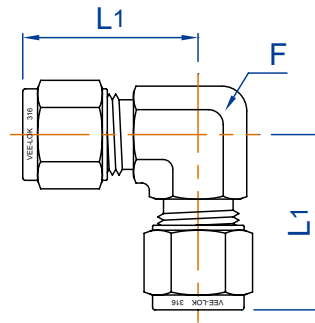

UNION ELBOW

TUBE O.D.	PART NO.	L1	F	BORE
INCHES				
1/8	UE2	1.07	1/2	0.09
1/4	UE4	1.07	1/2	0.20
5/16	UE5	1.14	9/16	0.25
3/8	UE6	1.20	5/8	0.28
1/2	UE8	1.44	13/16	0.41
5/8	UE10	1.57	1	0.50
3/4	UE12	1.57	1	0.61
1	UE16	2.00	1-3/8	0.86

TUBE O.D.	PART NO.	L1	F	BORE
MILLIMETERS				
6	MUE6	27.20	1/2	5.00
8	MUE8	29.10	9/16	6.50
10	MUE10	31.60	11/16	7.90
12	MUE12	36.60	13/16	9.50
14	MUE14	40.00	1	11.10
15	MUE15	40.00	1	11.90
16	MUE16	40.00	1	12.70
18	MUE18	40.00	1	15.00
20	MUE20	47.50	1-3/8	16.00
22	MUE22	47.50	1-3/8	18.00
25	MUE25	50.70	1-3/8	22.00

Dimensions for reference only, subject to change without prior notice